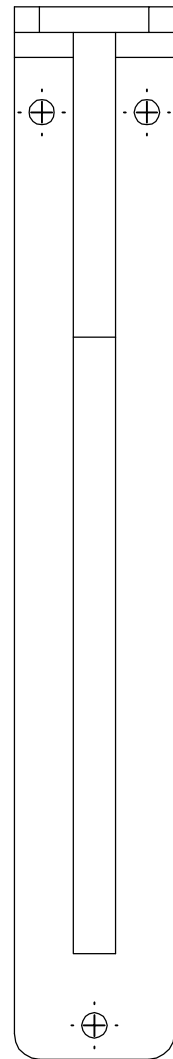

Width(W): 1 1/2"

Depth(D): 5 1/2"

Height(H): 8"

ITEM NUMBER: BKTM01X05X08SMI

1 1/2"W x 5 1/2"D x 8"H Miller Wrought Iron Bracket,
(Single center brace), Powder Coated Black

P:866.607.0453 / F: 866.591.3143
2300 W. Main St. / Clarksville, TX 75426
sales@ekenamillwork.com / www.ekenamillwork.com

EKENA
MILLWORK